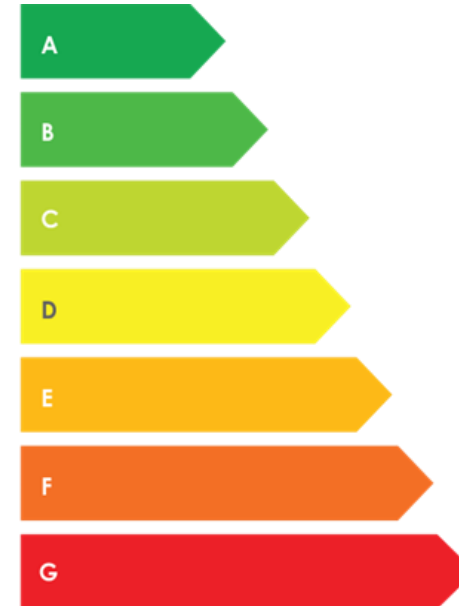

Total Consumption
Baseline (MWh)

Provincial Footprint

Occupancy Class

	Number of Issued Buildings
A1	4%
A2	1%
A3	8%
G1	75%
Mixed Occupancy	10%
Voluntary	2%

Performance Scale

Consumption Baseline

20152 MWh

136518 MWh