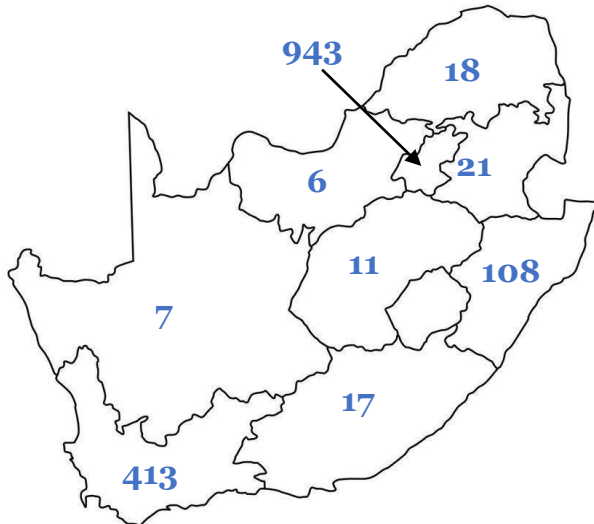

Total Consumption
Baseline (MWh)

Provincial Footprint

Occupancy Class

	Number of Issued Buildings
A1	4%
A2	1%
A3	8%
G1	75%
Mixed Occupancy	10%
Voluntary	2%

Performance Scale

Consumption Baseline

20152 MWh

136518 MWh